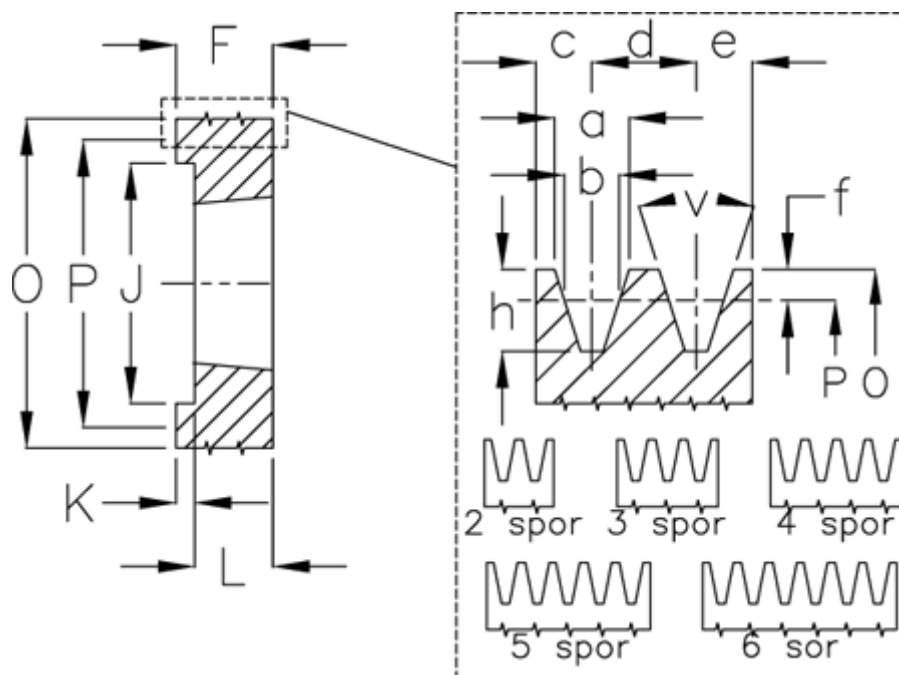

Article number: 604113011802

Description: V-belt pulley SPZ 118/2 TL1610

Measures

a	= 9,7	For bush	= 1610	P	= 118
b	= 8,5	h	= 11	Type	= SPZ
Bush ζ max	= 42	J	= 90.0	v	= 38 grader
c	= 8	K	= 3		
d	= 12	L	= 25		
e	= 8	m	= -		
f	= 2	Number of ribs	= 2		
F	= 28	O	= 122		